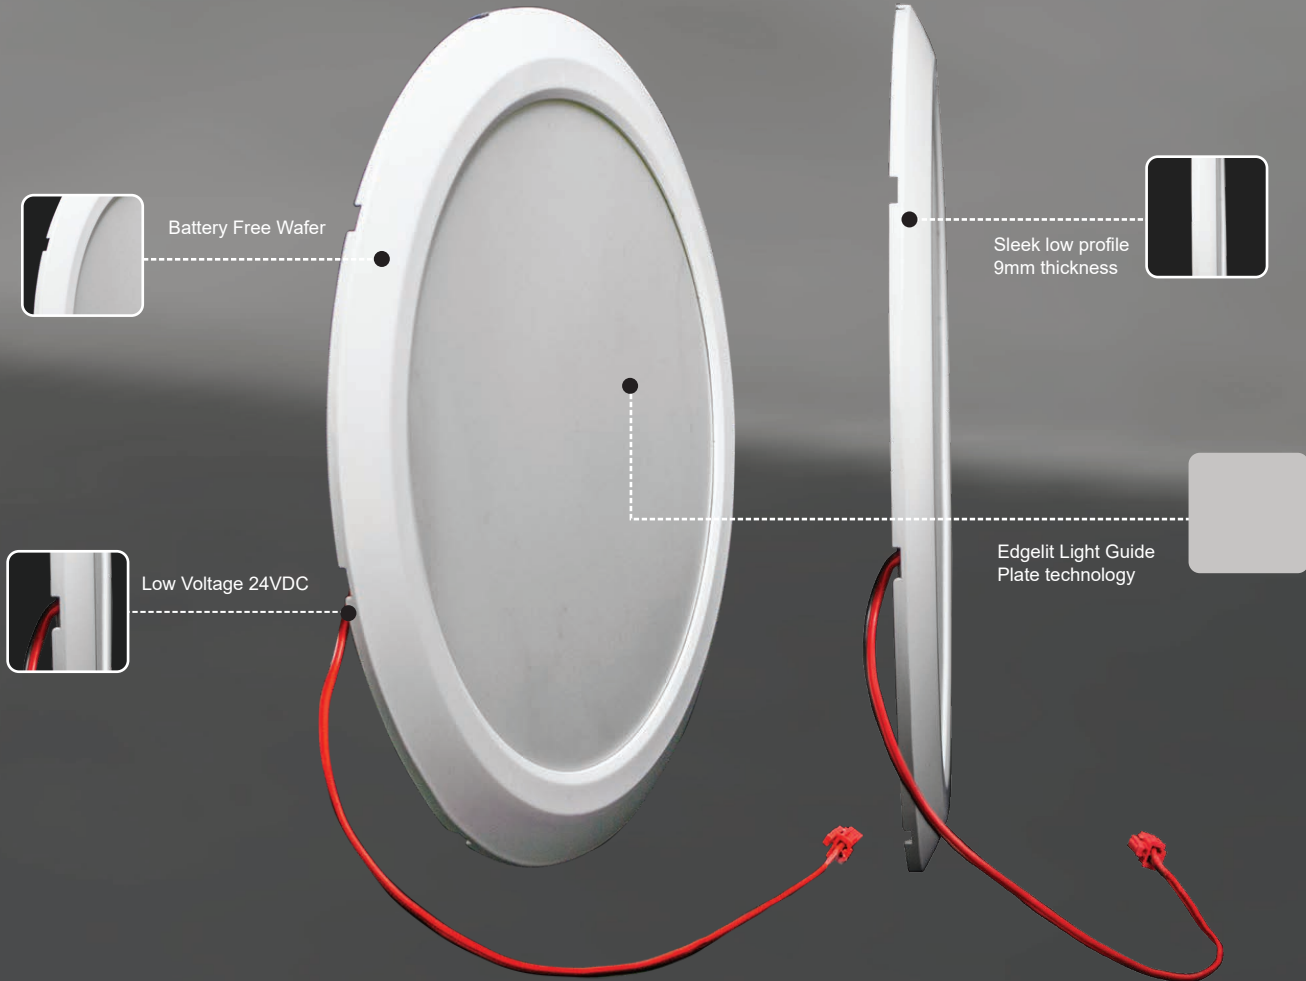

Circle LED Flat Light

Other colour temp. (4000K, 6500K etc) MOQ 1,000 pcs
Power Supply - INPUT : 100 ~ 200 VAC, 50/60hz

Product Specification

Model Name	Size (mm)	Watt	Volt	lm/w	Angle	CRI	Color Temp	Weight
HCD00168W10	6" (Φ168)x9	10W	DC 24V CC/CV	90+	170°	85	3000K/5700K	0.3kg
HCD00217W15	8" (Φ217)x9	15W	DC 24V CC/CV	-	170°	-	-	0.5kg

Dimming

LED Lighting Features

- Use of specialized premium LED for specialized Vivacity lighting
- Use of Light Guide Plate optimized for LED lighting - DES Patents
- Dimming (color and illuminance adjustment) and remote control functions
- Replaceable with a light set assembled with an existing 80W fluorescent light
- Separate power supply (110~220VAC 50/60Hz)

Items replaceable with Vivacity 50W products

Lights Type	Amount	Reduction
Incandescent lights	100W X 3ea	84%
Flushmount Fluorescent lights	40W X 2ea	40%
Halogen lamps	50W X 2ea	80%

Specifications

Conical illuminance & Candela distribution

Energy-saving effect of Vivacity LED lighting

Safe and easy installation

Spring-type:
when you replace existing products

Magnetic bracket-type:
for new installation