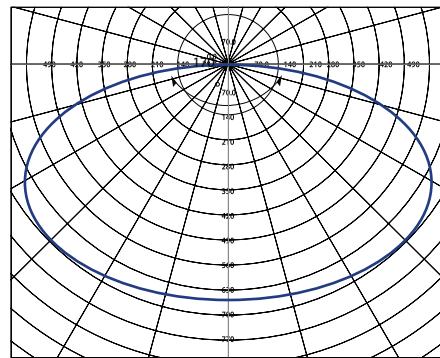

Conical illuminance & Candela distribution