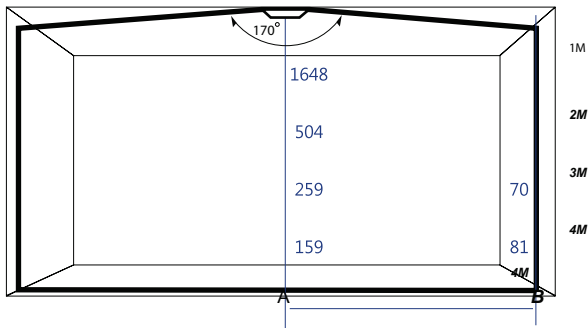

Conical illuminance & Candela distribution