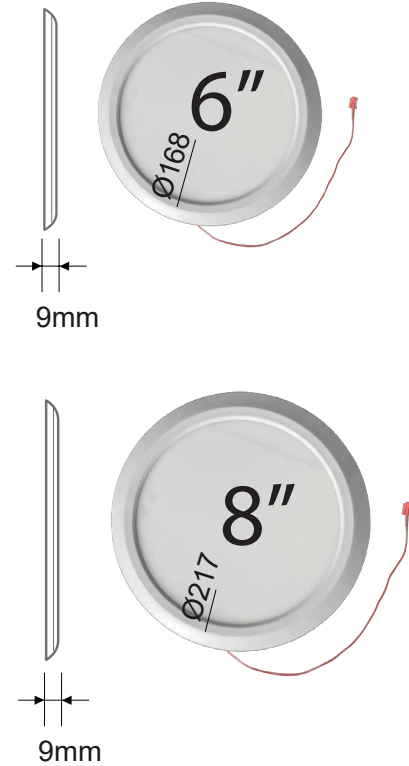

Circle LED Flat Light

Other colour temp. (4000K, 6500K etc) MOQ 1,000 pcs
Power Supply - INPUT : 100 ~ 200 VAC, 50/60hz

Product Specification

Model Name	Size (mm)	Watt	Volt	lm/w	Angle	CRI	Color Temp	Weight
HCD00168W10	6" (Φ168)x9	10W	DC 24V CC/CV	90+	170°	85	3000K/5700K	0.3kg
HCD00217W15	8" (Φ217)x9	15W	DC 24V CC/CV	-	170°	-	-	0.5kg

Dimming

LED Lighting Features

- Use of specialized premium LED for specialized Vivacity lighting
- Use of Light Guide Plate optimized for LED lighting - DES Patents
- Dimming (color and illuminance adjustment) and remote control functions
- Replaceable with a light set assembled with an existing 80W fluorescent light
- Separate power supply (110~220VAC 50/60Hz)

Items replaceable with Vivacity 50W products

Lights Type	Amount	Reduction
Incandescent lights	100W X 3ea	84%
Flushmount Fluorescent lights	40W X 2ea	40%
Halogen lamps	50W X 2ea	80%

Specifications

Conical illuminance & Candela distribution