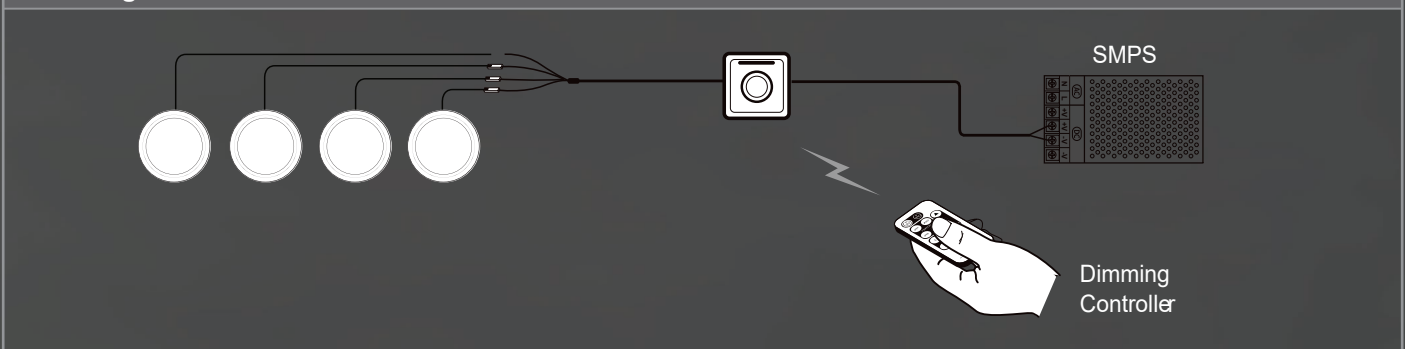

Circle LED Flat Light

Other colour temp. (4000K, 6500K etc) MOQ 1,000 pcs
Power Supply - INPUT : 100 ~ 200 VAC, 50/60hz

Product Specification

Model Name	Size (mm)	Watt	Volt	lm/w	Angle	CRI	Color Temp	Weight
HCD00168W10	6" (Φ168)x9	10W	DC 24V CC/CV	90+	170°	85	3000K/5700K	0.3kg
HCD00217W15	8" (Φ217)x9	15W	DC 24V CC/CV	-	170°	-	-	0.5kg

Dimming

LED Lighting Features

- Use of specialized premium LED for specialized Vivacity lighting
- Use of Light Guide Plate optimized for LED lighting - DES Patents
- Dimming (color and illuminance adjustment) and remote control functions
- Replaceable with a light set assembled with an existing 80W fluorescent light
- Separate power supply (110~220VAC 50/60Hz)

Items replaceable with Vivacity 50W products

Lights Type	Amount	Reduction
Incandescent lights	100W X 3ea	84%
Flushmount Fluorescent lights	40W X 2ea	40%
Halogen lamps	50W X 2ea	80%

Specifications

Conical illuminance & Candela distribution

Energy-saving effect of Vivacity LED lighting

Safe and easy installation

Spring-type:
when you replace existing products

Magnetic bracket-type:
for new installation