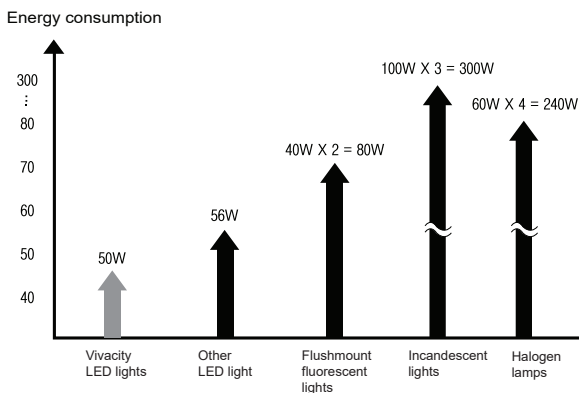

Circle LED Flat Light

Other colour temp. (4000K, 6500K etc) MOQ 1,000 pcs
Power Supply - INPUT : 100 ~ 200 VAC, 50/60hz

Product Specification

Model Name	Size (mm)	Watt	Volt	lm/w	Angle	CRI	Color Temp	Weight
HCD00168W10	6" (Φ168)x9	10W	DC 24V CC/CV	90+	170°	85	3000K/5700K	0.3kg
HCD00217W15	8" (Φ217)x9	15W	DC 24V CC/CV	-	170°	-	-	0.5kg

Items replaceable with Vivacity 50W products

Lights Type	Amount	Reduction
Incandescent lights	100W X 3ea	84%
Flushmount Fluorescent lights	40W X 2ea	40%
Halogen lamps	50W X 2ea	80%

Specifications

Conical illuminance & Candela distribution

Energy-saving effect of Vivacity LED lighting

Safe and easy installation

Spring-type:
when you replace existing products

Magnetic bracket-type:
for new installation