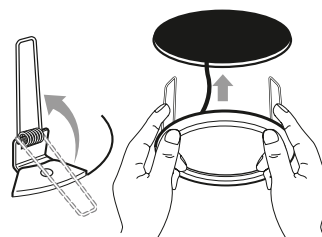

Items replaceable with Vivacity 50W products

Lights Type	Amount	Reduction
Incandescent lights	100W X 3ea	84%
Flushmount Fluorescent lights	40W X 2ea	40%
Halogen lamps	50W X 2ea	80%

Specifications

Conical illuminance & Candela distribution

Energy-saving effect of Vivacity LED lighting

Safe and easy installation

Spring-type:
when you replace existing products

Magnetic bracket-type:
for new installation