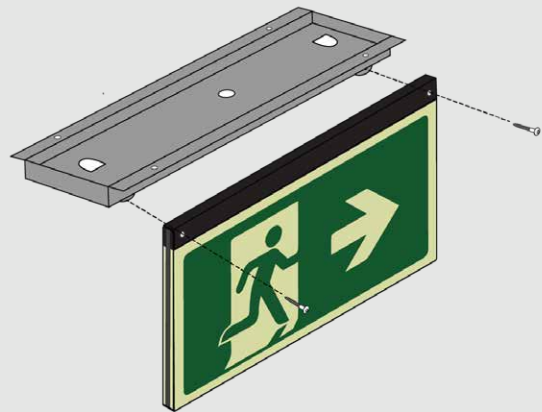

Ceiling Mounted
(Recessed & Surface)