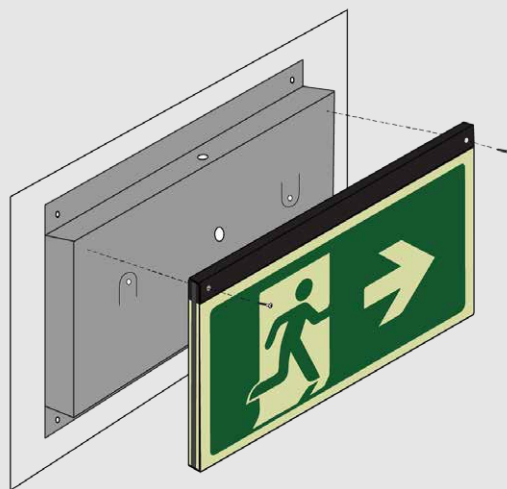

Diagram: Based on 24m EOS Exit Sign

SPECIFICATIONS

Voltage	-
Connection	-
Power	-
IP Rating	IP40
Dimensions	24m - 421mm x 261mm x 18mm 32m - 561mm x 336mm x 18mm 40m - 701mm x 411mm x 18mm
Material	Core - PVC/polycarbonate Outer - PETG
Pictorials	1 x Left 1 x Right 2 x Neutrals
Warranty	20 Years
Compliance	NCC Specification E4.8 AS2293.1 (Relevant PL Clauses) AS3000 (cl 1.9.32)
Colour	White Black
Viewing Distance	24m, 32m, 40m
Mounting Type	Ceiling Mount (Recessed Mount) Ceiling Mount (Surface Mount) Wall Mount Suspended
Weight	24m - 1.5kgs 32m - 2.75kgs 40m - 4kgs

PRODUCT RANGE

Eos Exit Sign

Colour Option: Black

Code	Description	Direction
EO24SSBP	24m SINGLE SIDED	Single Sided - Directional pictorials incl.
EO24DSBP	24m DOUBLE SIDED	Double Sided - Directional pictorials incl.
EO32SSBP	32m SINGLE SIDED	Single Sided - Directional pictorials incl.
EO32DSBP	32m DOUBLE SIDED	Double Sided - Directional pictorials incl.
EO40SSBP	40m SINGLE SIDED	Single Sided - Directional pictorials incl.
EO40DSBP	40m DOUBLE SIDED	Double Sided - Directional pictorials incl.

Eos Exit Sign

Colour Option: White

Code	Description	Direction
EO24SSWP	24m SINGLE SIDED	Single Sided - Directional pictorials incl.
EO24DSWP	24m DOUBLE SIDED	Double Sided - Directional pictorials incl.
EO32SSWP	32m SINGLE SIDED	Single Sided - Directional pictorials incl.
EO32DSWP	32m DOUBLE SIDED	Double Sided - Directional pictorials incl.
EO40SSWP	40m SINGLE SIDED	Single Sided - Directional pictorials incl.
EO40DSWP	40m DOUBLE SIDED	Double Sided - Directional pictorials incl.

MOUNTING OPTIONS

Suspended

Ceiling Mounted
(Recessed & Surface)

Wall Mounted

Fixing to surface screws not included.